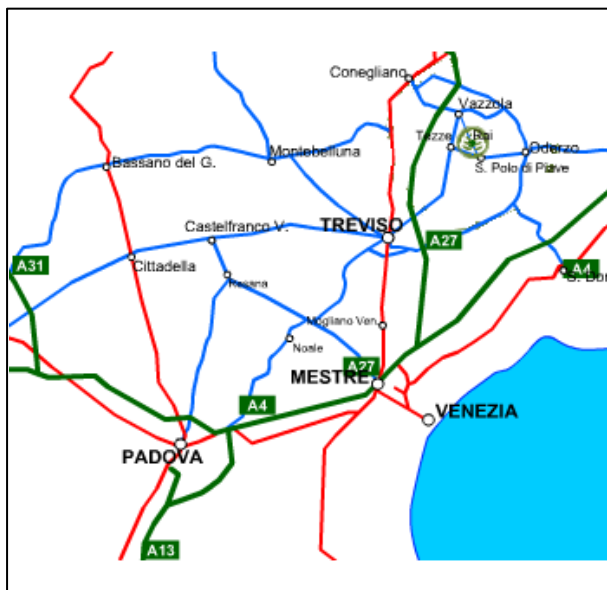

### Where we are:

Highway A27 Venezia-Belluno, exit at Conegliano. At the first Stop turn left, and then on the second roundabout turn right. Continue forward to the second set of traffic lights and turn left. Continue straight on for about 2 Km and on your right you will find PADOAN SISTEMI s.r.l..