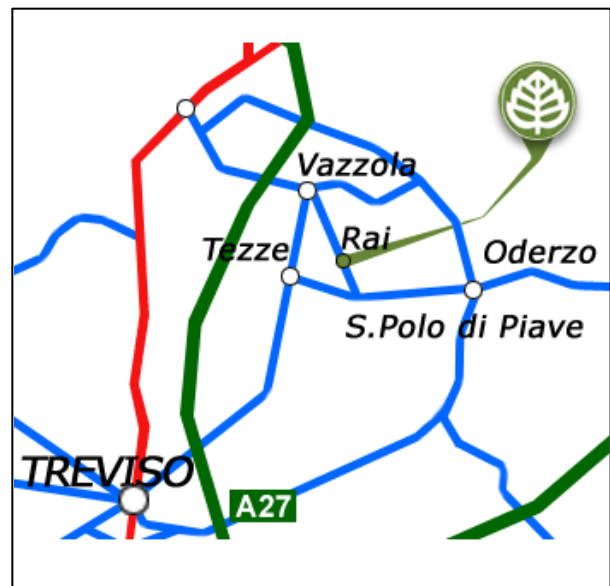

### Where we are:

Highway A27 Venezia-Belluno, exit at Conegliano. At the first Stop turn left, and then on the second roundabout turn right. Continue forward to the second set of traffic lights and turn left. Continue straight on for about 2 Km and on your right you will find PADOAN SISTEMI s.r.l..